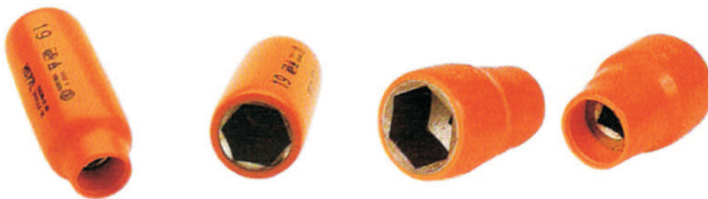

● INSULATED TOOLS

● MALE AND FEMALE BOX KEY, 6 SIDES, 1/4"

Type	Size metric syst.	Reference
Male	3	MS57
Male	4	MS57
Male	5	MS57
Male	6	MS57
Male	7	MS57

Type	Size metric syst.	Reference
Female	4	MS56
Female	5	MS56
Female	6	MS56
Female	7	MS56
Female	8	MS56
Female	9	MS56
Female	10	MS56
Female	11	MS56
Female	12	MS56
Female	13	MS56
Female	14	MS56

● FEMALE BOX KEY, 6 SIDES, 3/8"

Type	Size metric syst.	Reference
Female	6	MS77
Female	7	MS77
Female	8	MS77
Female	9	MS77
Female	10	MS77
Female	11	MS77
Female	12	MS77
Female	13	MS77
Female	14	MS77
Female	15	MS77
Female	16	MS77
Female	17	MS77
Female	18	MS77
Female	19	MS77
Female	20	MS77
Female	21	MS77
Female	22	MS77
Female	23	MS77
Female	24	MS77