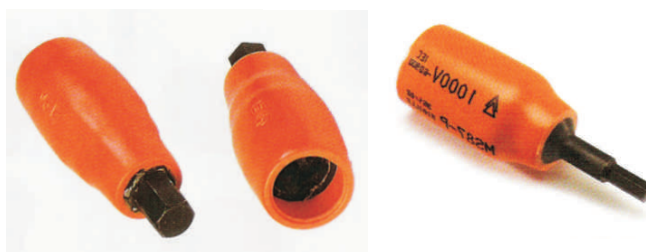

● INSULATED TOOLS

● FEMALE BOX KEY, 12 SIDES, 3/8"

Type	Size metric syst.	Reference
Female	8	MS86
Female	9	MS86
Female	10	MS86
Female	11	MS86
Female	12	MS86
Female	13	MS86
Female	14	MS86
Female	15	MS86
Female	16	MS86
Female	17	MS86
Female	18	MS86
Female	19	MS86
Female	20	MS86
Female	21	MS86
Female	22	MS86
Female	23	MS86
Female	24	MS86

● MALE BOX KEY, 6 SIDES, 3/8"

Type	Size metric syst.	Reference
Male	3	MS87
Male	4	MS87
Male	5	MS87
Male	6	MS87
Male	7	MS87
Male	8	MS87
Male	9	MS87
Male	10	MS87

Type	Size metric syst.	Reference
Male	3	MS87P
Male	4	MS87P
Male	5	MS87P
Male	6	MS87P
Male	7	MS87P
Male	8	MS87P
Male	10	MS87P