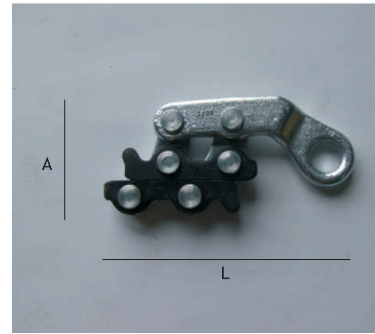

• STRETCHER FOR SPYING

Features

- To tension the spy

Dimensions (mm)		Reference
L	A	
200	80	Rana Espia

Tools | 6.

• FOOTREST WITH BELT

Features

- For wooden poles

Reference
Estribos

• Hoist

Features

- Operation with 25 mts of rope and two pulleys
- Pulleys fitted with stainless steel hook

Reference
TALHA-TP10