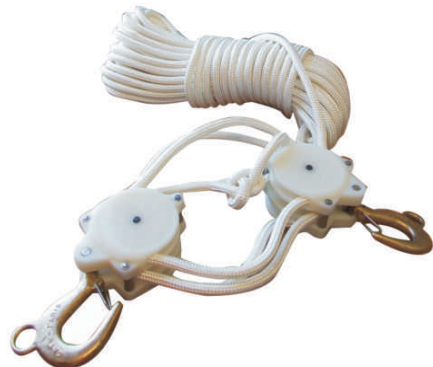

• STRETCHER FOR SPYING

Features

- To tension the spy

Dimensions (mm)		Reference
L	A	
200	80	Rana Espia

Tools | 6.

• FOOTREST WITH BELT

Features

- For wooden poles

Reference
Estribos

• Hoist

Features

- Operation with 25 mts of rope and two pulleys
- Pulleys fitted with stainless steel hook

Reference
TALHA-TP10