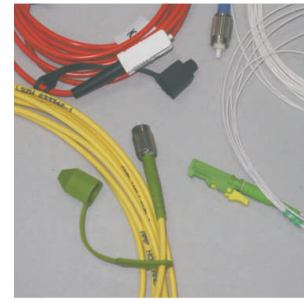

### Features

- Can include various types of connectors: E2000 SC APC.
- Length request

### Features

- Shuttters ducts by means of air inflation. for cables energy, telecommunications and sub conduits
- Can be used in circle behaviors and their installation could be done even with the water existence
- Can be used on cables already installed
- The cartridges contain 16 gr of CO2 and can breathe in máx. 3 units TDUX 100

### Features

- Labels on vinyl stickers, individual A to Z and 0 to 9, suitable for indoor and outdoor installation symbols on black
- yellow background color in operation temperatures: from 10c to + 60.°C

Dimensions (mm)		Reference
Length	Width	
25,5	39	5290-..