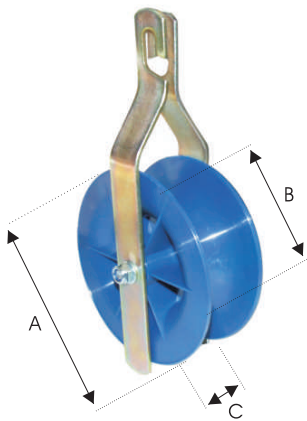

● PULLEYS

Features

- Sheaves for cables or overhead lines
- Made of nylon or aluminum

Material	Cable type	Dimensions (mm)			Reference
		A	B	C	
Aluminum	Telecom	200	160	80	PA 6
Aluminum	Torçada	150	105	80	RT2
Aluminum	Nu	245	210	60	R250AL
Aluminum	Nu	650	400	60	T400AL

● CABLE SUPPORTS FOR COPS

Features

- Supports for cable reels, made of steel, featuring roller bearings. The system allows carry, unfold and wrap the cable in the coil, with a minimum of effort. System for most valid existing coils
- Several payloads according to the model

● MEASUREMENT WHEELS

Features

- Equipment for the measurement of distances
- Possibility to read even with partial 10000mts in decimetres
- System with reset to zero
- Using measure for buried cables and traces pipelines
- Supplied with carrying case