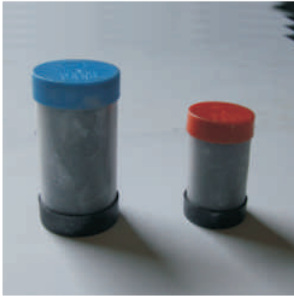

● ALUMINOTHERMIC WELD - ACCESSORIES

● CARTRIDGES

Reference

C-32
C-45
C-65
C-90
C-115
C-150
C-200
C-250

● MOLD SCRAPERS

Reference

R-45 (P/C-45 e C-65)
R-90 (P/C-90 e C-115)
R-150 (P/C-150 e C-250)

● TWEEZERS

Reference

TSC-80
TSC-100
TSC-50
TSC-50 R

● CLEANING BRUSH / CABLES

Reference

Cleaning brush